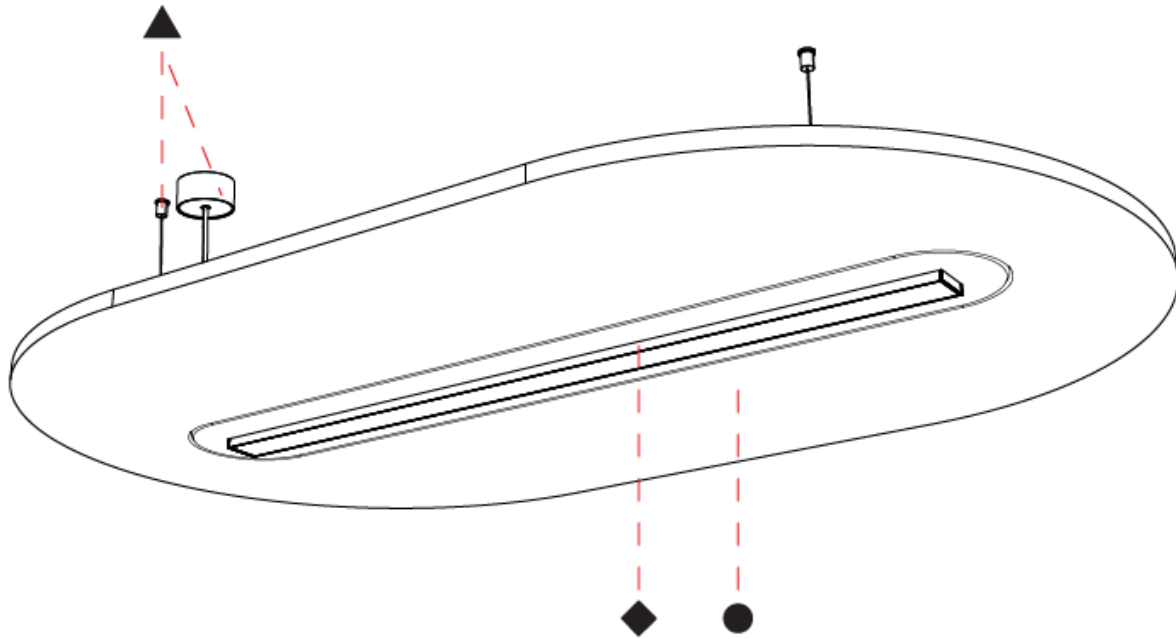

SERENII ROUND SUSPENSION

A3001177-

PROJECT	_____
TYPE	_____
SPECIFIER	_____
QUANTITY	_____
DATE	_____

A