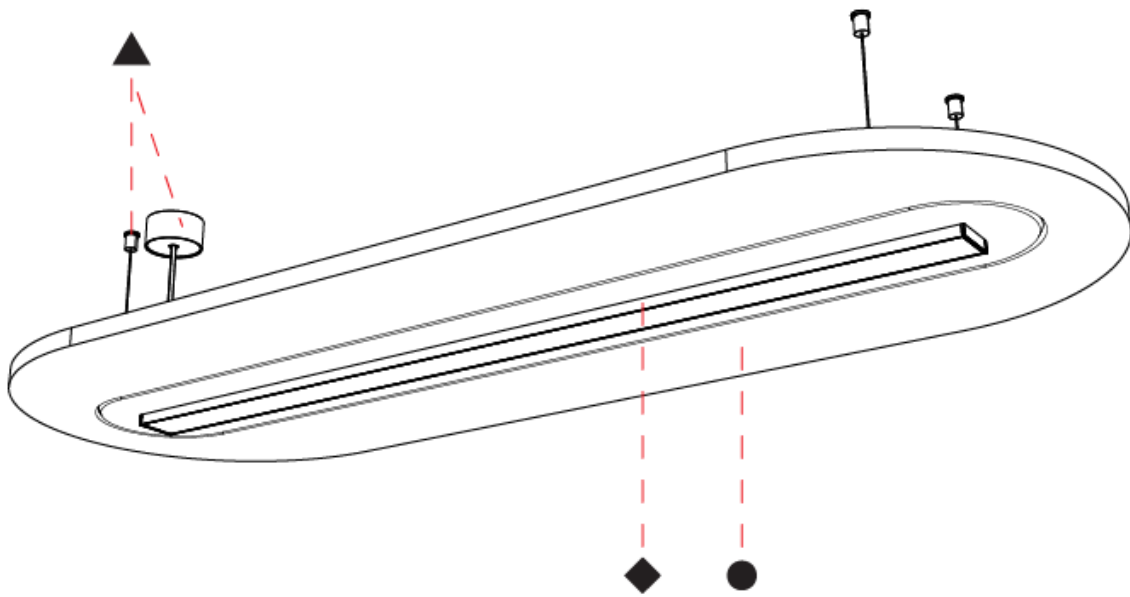

SERENII ROUND SUSPENSION

A3001175-

PROJECT
TYPE
SPECIFIER
QUANTITY
DATE

A