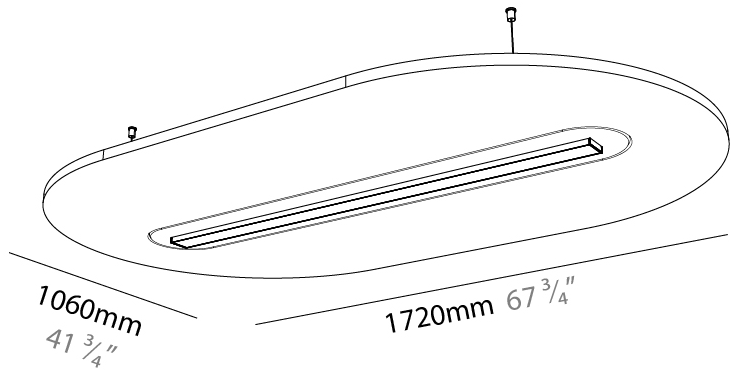

Diffuser: [PMMA - Opal / Clear / Microprism / Clear Microprism / Wallwash Double Asymmetric / Glare Control / Black Raster / Black Raster / Wallwash Left / Wallwash Right](#)

Fixture Finish: [SSR / BKV / CWI / CRY / HAB / UFT / ITA / RUA / FTG / MYG / LOD / PUS / FRO / FUP / KIA / POP / BLS / SPG / MEY / GOH / CHC / COM / ABZ / JAG / OBR / MOS / ROR](#)

Holder Finish: [SSR / BKV / CWI / CRY / HAB / LAG / UFT / ITA / RUA / RUR / MIC / FTG / MYG / TWT / LOD / PUS / FRO / FUP / KIA / POP / BLS / SPG / MEY / GOH / GUM / CHC / COM / ABZ / JAG](#)

Accent Finish: [OPL / MPM / CMP / BKR / WHR / GCL / WWR / WWL / WDA](#)

Acoustic Finish: [SFW / CYW / SEE / SYN / MTS / PMB / TTN / CYB / STO / DPE / BES / SHB / ARE / ANE / VRD / CRF](#)

Fixture Material: [Acoustic / Aluminum / PMMA](#)

Primary Material: [Acoustic](#)

Cable Details: [2000mm/78 3/4" or 6000mm/236 1/4" Cable, - Transparent](#)

ELECTRICAL

Lamp Type: LED
Input Wattage (W): 25.8
Total Output Wattage (W): 23.6
Dimming: [Non-dimming / DALI Dimming / MATTER Dimming](#)
Driver Included: No
Driver Location: Remote
Driver Class: Class 2
Input Voltage (V): 120 - 277
Upon Request: [0 - 10V Dimming / Phase Dimming](#)

LED

Color Temperature (°K): [2700 / 3000 / 3500 / 4000](#)
Max. Delivered Lumen (lm): Max 3694
Nominal Lumen (lm): Max 4280
CRI: >90 CRI
Lamp Life (hrs): 50000

OPTICAL

RATINGS AND CERTIFICATIONS

Certified By: Certified for North American Standards
IP rating: IP20