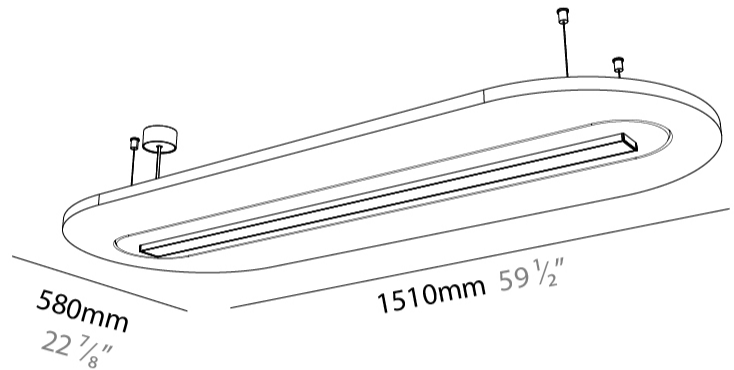

Diffuser: [PMMA - Opal / Clear / Microprism / Clear Microprism / Wallwash Double Asymmetric / Glare Control / Black Raster / Black Raster / Wallwash Left / Wallwash Right](#)

Fixture Finish: [SSR / BKV / CWI / CRY / HAB / UFT / ITA / RUA / FTG / MYG / LOD / PUS / FRO / FUP / KIA / POP / BLS / SPG / MEY / GOH / CHC / COM / ABZ / JAG / OBR / MOS / ROR](#)

Holder Finish: [SSR / BKV / CWI / CRY / HAB / LAG / UFT / ITA / RUA / RUR / MIC / FTG / MYG / TWT / LOD / PUS / FRO / FUP / KIA / POP / BLS / SPG / MEY / GOH / GUM / CHC / COM / ABZ / JAG](#)

Accent Finish: [OPL / MPM / CMP / BKR / WHR / GCL / WWR / WWL / WDA](#)

Acoustic Finish: [SFW / CYW / SEE / SYN / MTS / PMB / TTN / CYB / STO / DPE / BES / SHB / ARE / ANE / VRD / CRF](#)

Fixture Material: [Acoustic / Aluminum / PMMA](#)

Primary Material: [Acoustic](#)

Cable Details: [2000mm/78 3/4" or 6000mm/236 1/4" Cable, - Transparent](#)

ELECTRICAL

Lamp Type: LED
Input Wattage (W): 25.8
Total Output Wattage (W): 23.6
Dimming: [Non-dimming / DALI Dimming / MATTER Dimming](#)
Driver Included: No
Driver Location: Remote
Driver Class: Class 2
Input Voltage (V): 120 - 277
Upon Request: [0 - 10V Dimming / Phase Dimming](#)

LED

Color Temperature (°K): [2700 / 3000 / 3500 / 4000](#)

Max. Delivered Lumen (lm): Max 3694

Nominal Lumen (lm): Max 4280

CRI: >90 CRI

Lamp Life (hrs): 50000

OPTICAL

RATINGS AND CERTIFICATIONS

Certified By: Certified for North American Standards

IP rating: IP20